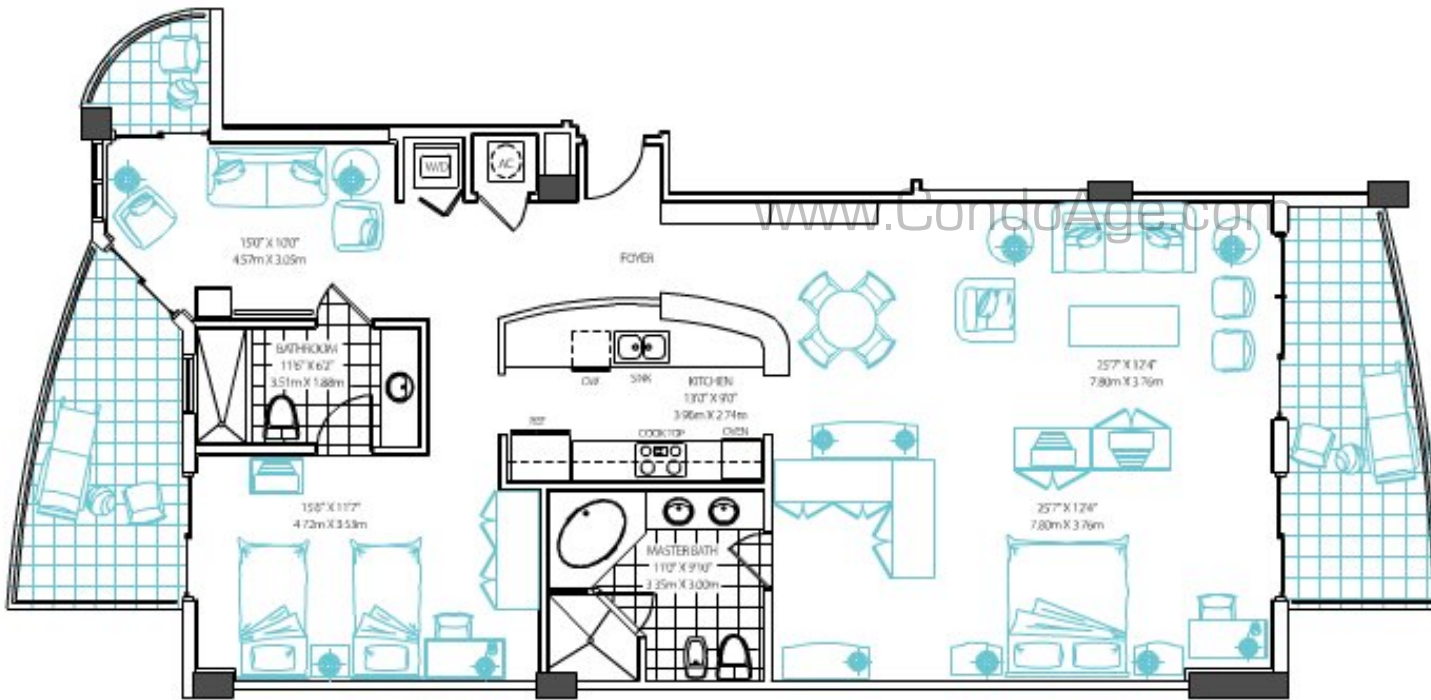

LOFT C
Total Area

1,800 sq. ft.
167 sq. m.

KEY PLAN